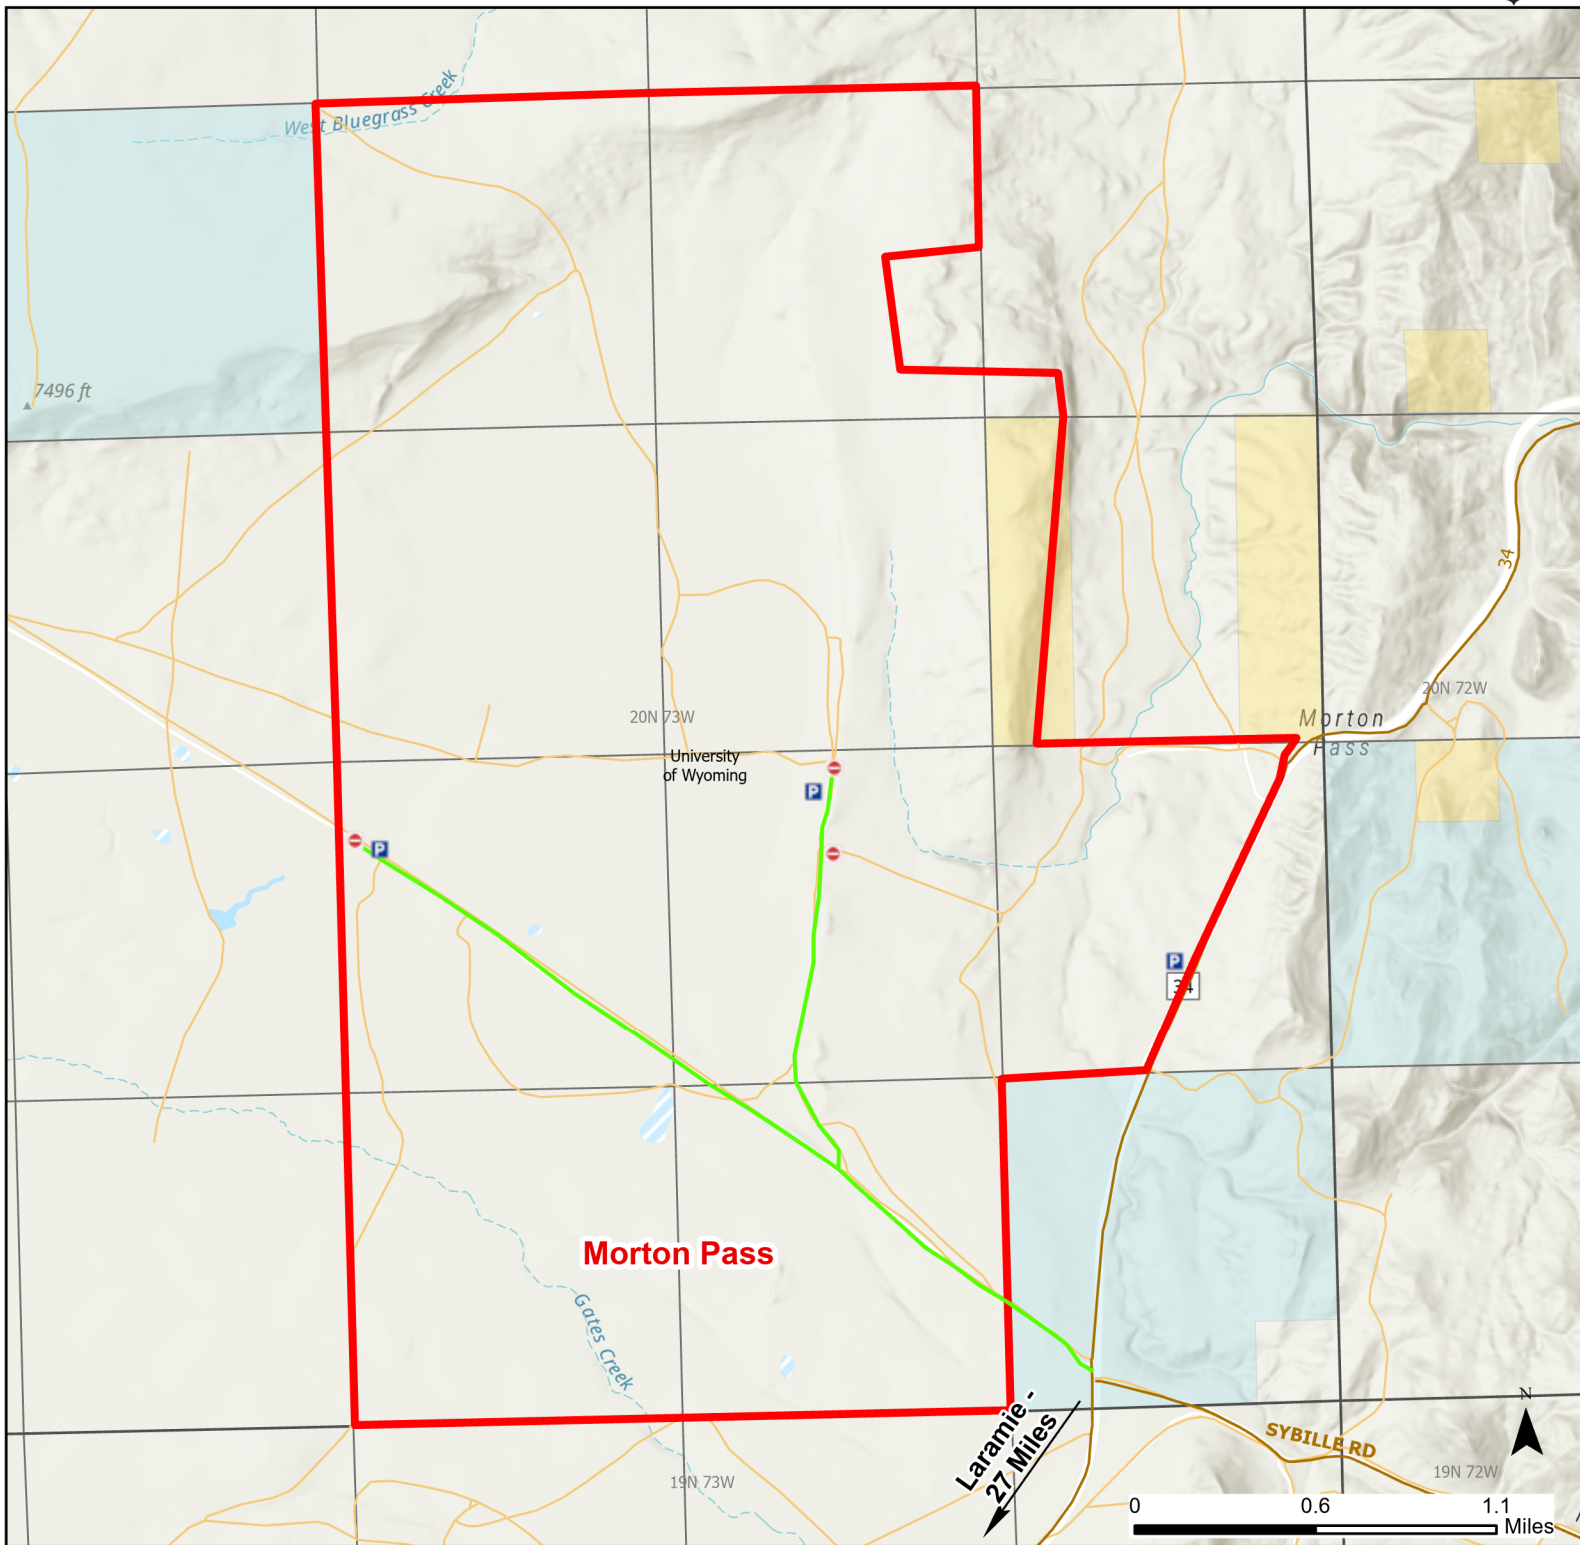

Morton Pass Hunter Management Area

2023 Hunt
Season

Parking	Closed Road	Boundary	Limited Range Weapons and Archery	State
Coupon Box	Roads	County Boundaries	Archery Only	DOD
Road Closed	HMA Ownership	Other	CLOSED	BLM
Open Road				Wyoming Game & Fish Dept.
Special Conditions Apply				Forest Service
				Private

Species allowed to hunt: Antelope

See Ranch Rules for More Information and Restrictions

Hunter Management Area rules apply only to those lands enrolled in the HMA.

This map is for visual use, assistance and general location only, does not represent a survey, and is not to be used for legal conveyance. Hunt Area boundaries are approximate, consult Game and Fish Hunting Regulations for descriptions and restrictions. Access to these private lands for any commercial activity must be gained by contacting the individual landowner(s) directly.